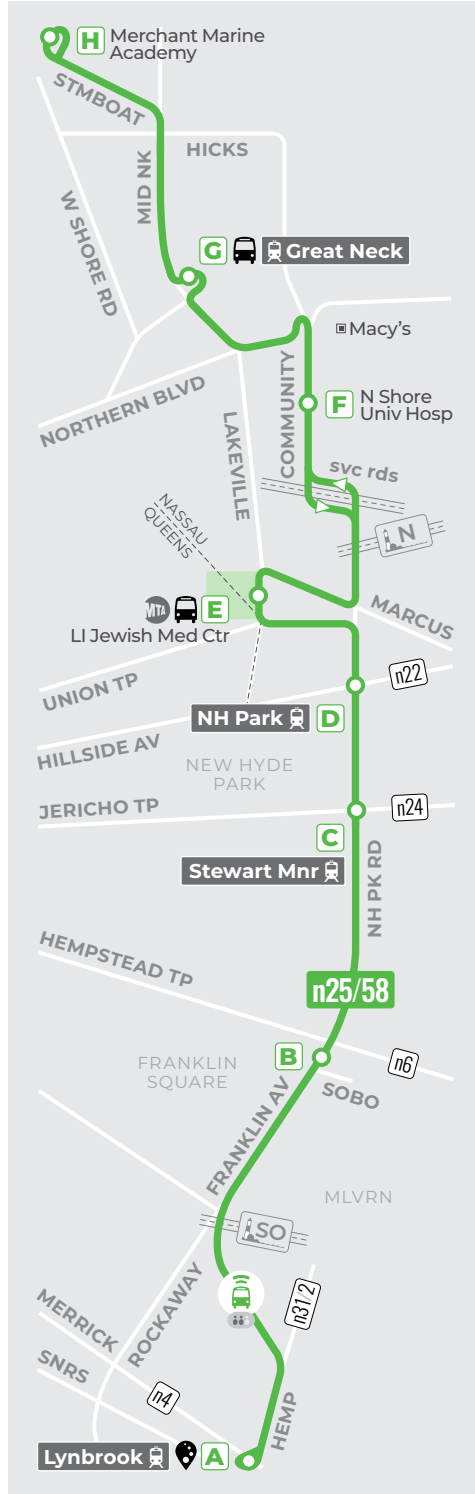

02.09.2025

n25/58

Lynbrook... Valley Stream...
Franklin Square... Stewart
Manor... New Hyde Park...
Lake Success... Great Neck

n57

Great Neck... Kings Point
Saddle Rock... Kings Point

Welcome Aboard
Bienvenidos a bordo

- **Timepoint**
  Parada principal
- **Select Trips Only**
  Solo viajes seleccionados
- **Campus/Complex**
- **Point of Interest**
  Punto de interés
- **Use Columbia St (HTC)**
- **Connections: Conexiones:**
  - nice bus line(a)
  - nice mini
  - multiple(s)
  - LIRR
  - SUBWAY
  - MTA/NYC BUS
  - SUFFOLK TRANSIT

Bus/Crowd Tracker + Mobile Tickets!

Puedes rastrear tu bús, mirar que tan lleno está y comprar tu boleto con:

gomobile / transit

Title VI Notice

NICE Bus is committed to non-discrimination and ensuring that no person is denied the benefits of or excluded from participation in its programs and services on the basis of race, color, or national origin, as protected by Title VI of the Civil Rights Act of 1964. For more info on Title VI requirements and complaint procedures, see website or call:

NICE Bus se compromete a no discriminar y a garantizar que a ninguna persona se le nieguen los beneficios o se le excluya de la participación en sus programas y servicios por motivos de raza, color u origen nacional, tal y como protege el Título VI de la Ley de Derechos Civiles de 1964. Para más información sobre los requisitos del Título VI y los procedimientos de denuncia, consultar al sitio web o llamar al:

516-296-4157 (TTY relay 7-1-1)

$2.90

See website for discounts / passes
Visite el sitio web para los descuentos y pases

Days of Schedule Change

- *Días con cambio del horario*
- New Year's · Memorial Independence · Labor Thanksgiving · Christmas
- **SUNDAY DOMINGO**
- Presidents
- **SATURDAY+ SABADO+**

nice bus.com

516-336-6600

700 Commercial Avenue
Garden City, NY 11530

rev 2.7.25