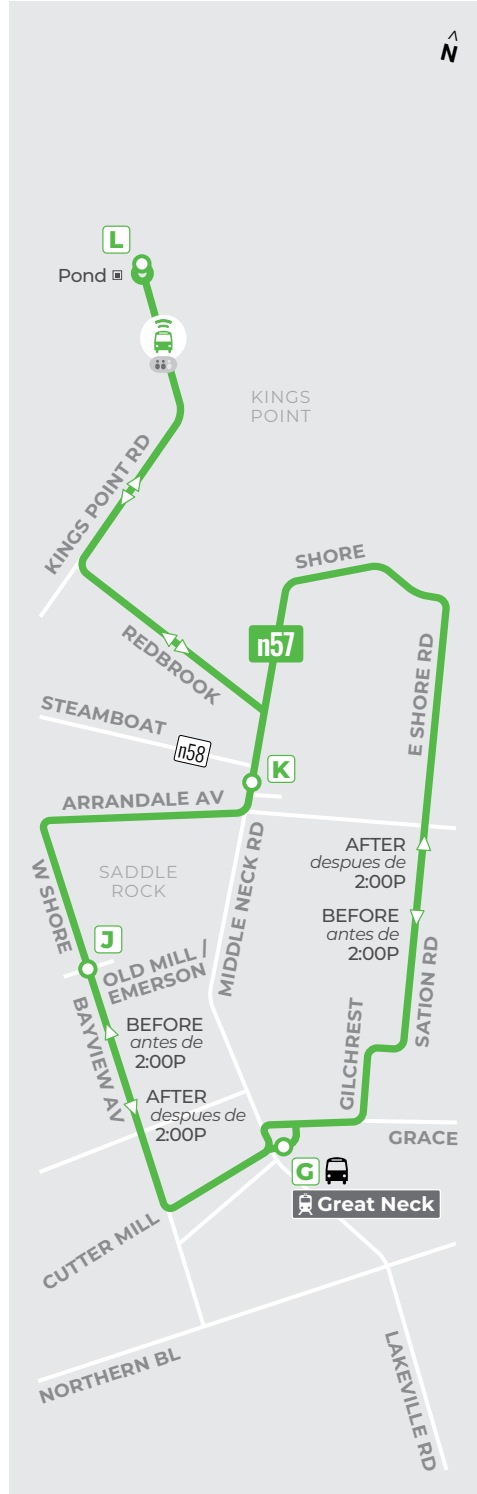

02.09.2025

n25/58

Lynbrook... Valley Stream...
Franklin Square... Stewart
Manor... New Hyde Park...
Lake Success... Great Neck

n57

Great Neck... Kings Point
Saddle Rock... Kings Point

Welcome Aboard
Bienvenidos a bordo

- **Timepoint**
  Parada principal
- **Select Trips Only**
  Solo viajes seleccionados
- **Campus/Complex**
- **Point of Interest**
  Punto de interés
- **Use Columbia St (HTC)**
- **Connections: Conexiones:**
  - nice bus line(a)
  - nice mini
  - multiple(s)
  - LIRR
  - SUBWAY
  - MTA/NYC BUS
  - SUFFOLK TRANSIT

Bus/Crowd Tracker + Mobile Tickets!

Puedes rastrear tu bús, mirar que tan lleno está y comprar tu boleto con:

gomobile / transit

Title VI Notice

NICE Bus is committed to non-discrimination and ensuring that no person is denied the benefits of or excluded from participation in its programs and services on the basis of race, color, or national origin, as protected by Title VI of the Civil Rights Act of 1964. For more info on Title VI requirements and complaint procedures, see website or call:

NICE Bus se compromete a no discriminar y a garantizar que a ninguna persona se le nieguen los beneficios o se le excluya de la participación en sus programas y servicios por motivos de raza, color u origen nacional, tal y como protege el Título VI de la Ley de Derechos Civiles de 1964. Para más información sobre los requisitos del Título VI y los procedimientos de denuncia, consultar al sitio web o llamar al:

516-296-4157 (TTY relay 7-1-1)

$2.90

See website for discounts / passes
Visite el sitio web para los descuentos y pases

Days of Schedule Change

- *Días con cambio del horario*
- New Year's · Memorial Independence · Labor Thanksgiving · Christmas
- **SUNDAY DOMINGO**
- Presidents
- **SATURDAY+ SABADO+**

nice bus.com

516-336-6600

700 Commercial Avenue
Garden City, NY 11530

rev 2.7.25