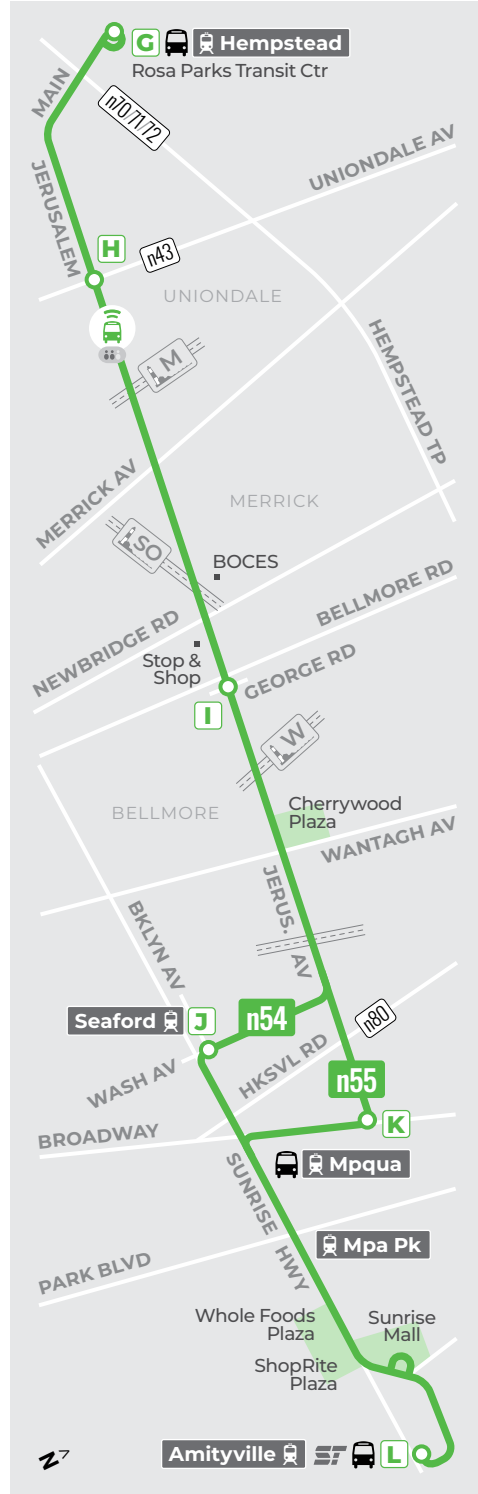

700 Commercial Avenue
Garden City, NY 11530

rev 1.6.25

Welcome Aboard
Bienvenidos a bordo

- Timepoint**
Parada principal
- Select Trips Only**
Solo viajes seleccionados
- Campus/Complex**
- Point of Interest**
Punto de interés
- Use Columbia St (HTC)**
- Connections: Conexiones:**
 - nice bus line(a)
 - nice mini
 - multiple(s)
 - LIRR
 - SUBWAY
 - MTA/NYC BUS
 - SUFFOLK TRANSIT

n48/9 → **Broadway Mall** → **Hempstead**

Table with 12 columns (A-L) and 12 rows of bus stop numbers and times for route n48/9. Includes station names like Hemp TC, Uniondale Av, Kodma Pl, O'Conry Rd, Flamingo Rd, Bdwy Mall, Starbucks, Flamingo Rd, O'Conry Rd, Kodma Pl, Uniondale Av, Hemp TC.

Table with 12 columns (A-L) and 12 rows of bus stop numbers and times for route n48/9. Includes station names like Hemp TC, Uniondale Av, Kodma Pl, O'Conry Rd, Flamingo Rd, Bdwy Mall, Starbucks, Flamingo Rd, O'Conry Rd, Kodma Pl, Uniondale Av, Hemp TC.