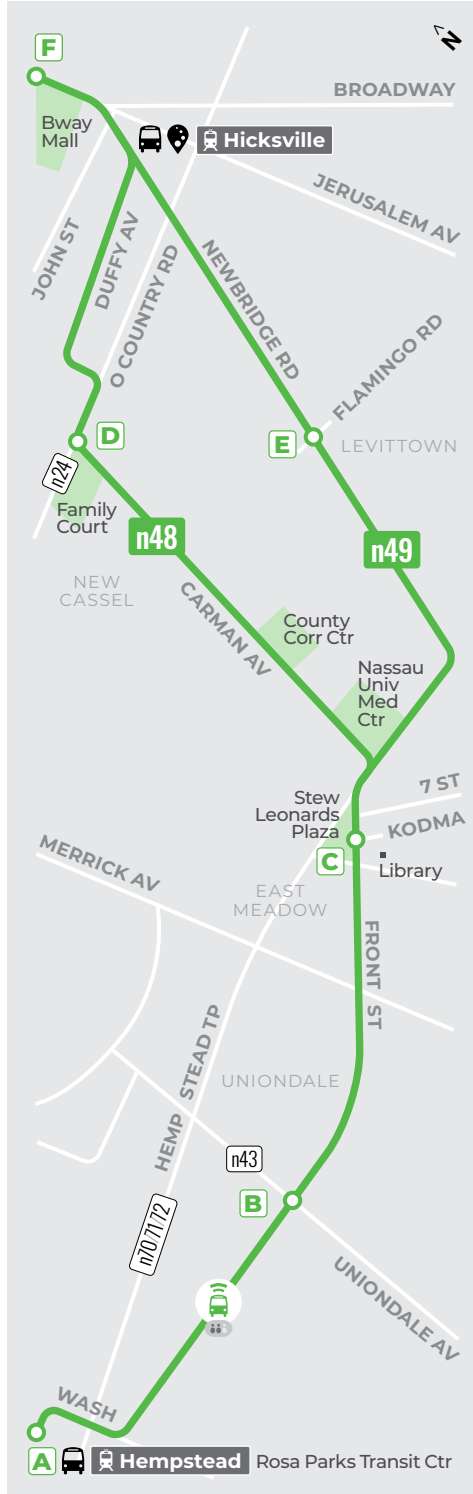

700 Commercial Avenue
Garden City, NY 11530

rev 1.6.25

Welcome Aboard
Bienvenidos a bordo

- Timepoint**
Parada principal
- Select Trips Only**
Solo viajes seleccionados
- Campus/Complex**
- Point of Interest**
Punto de interés
- Use Columbia St (HTC)**
- Connections: Conexiones:**
 - nice bus line(a)
 - nice mini
 - multiple(s)
 - LIRR
 - SUBWAY
 - MTA/NYC BUS
 - SUFFOLK TRANSIT

n48/9 → **Broadway Mall** → **Hempstead**

Table with 12 columns (A-L) and 12 rows of bus stop numbers and times for route n48/9. Includes station names like Hemp TC, Uniondale Av, Kodma Pl, O'Conry Rd, Flamingo Rd, Bdwy Mall, Starbucks, Flamingo Rd, O'Conry Rd, Kodma Pl, Uniondale Av, Hemp TC.

Table with 12 columns (A-L) and 12 rows of bus stop numbers and times for route n48/9. Includes station names like Hemp TC, Uniondale Av, Kodma Pl, O'Conry Rd, Flamingo Rd, Bdwy Mall, Starbucks, Flamingo Rd, O'Conry Rd, Kodma Pl, Uniondale Av, Hemp TC.