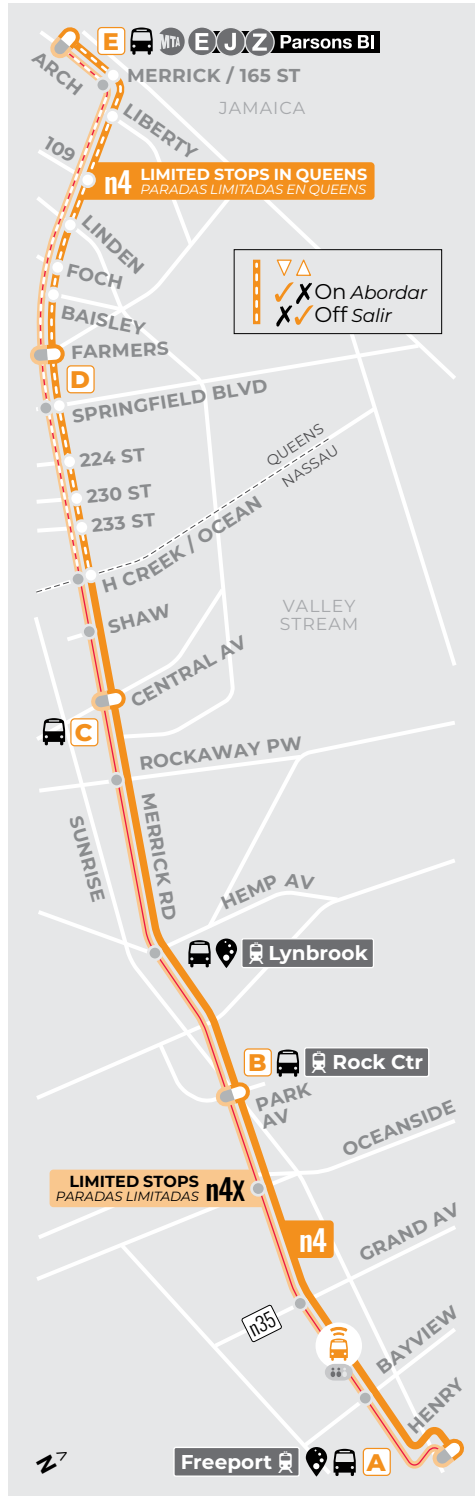

01.05.2025

n4/4X

Freeport... Rockville Centre...
Valley Stream... St Albans...
Jamaica

Welcome Aboard
Bienvenidos a bordo

- **Timepoint**
  Parada principal
- **Select Trips Only**
  Solo viajes seleccionados
- **Campus/Complex**
- **Point of Interest**
  Punto de interés
- **Use Columbia St (HTC)**
- **Connections: Conexiones:**
  - nice bus line(a)
  - nice mini
  - multiple(s)
  - LIRR
  - SUBWAY
  - MTA/NYC BUS
  - SUFFOLK TRANSIT

Bus/Crowd Tracker + Mobile Tickets!

Puedes rastrear tu bús, mirar que tan lleno está y comprar tu boleto con:

gomobile / transit

Title VI Notice

NICE Bus is committed to non-discrimination and ensuring that no person is denied the benefits of or excluded from participation in its programs and services on the basis of race, color, or national origin, as protected by Title VI of the Civil Rights Act of 1964. For more info on Title VI requirements and complaint procedures, see website or call: NICE Bus se compromete a no discriminar y a garantizar que a ninguna persona se le nieguen los beneficios o se le excluya de la participación en sus programas y servicios por motivos de raza, color u origen nacional, tal y como protege el Título VI de la Ley de Derechos Civiles de 1964. Para más información sobre los requisitos del Título VI y los procedimientos de denuncia, consultar al sitio web o llamar al: 516-296-4157 (TTY relay 7-1-1)

$2.90

MetroCard **nice gomobile**

OMNY

See website for discounts / passes
Visite el sitio web para los descuentos y passes

Days of Schedule Change
Días con cambio del horario

New Year's • Memorial
Independence • Labor
Thanksgiving • Christmas
SUNDAY DOMINGO
Presidents
SATURDAY+ SABADO+

nice bus.com

516-336-6600

700 Commercial Avenue
Garden City, NY 11530

transdev

rev 12.24.24

n4 → **Jamaica**

→ **Freeport**

n4 → Jamaica					→ Freeport						
Freeport Sta / 5 Bay 1	Park Ave / Merrick	Benedict Ave / Merrick	Farmers Bl / Merrick	Parsons Bl / Merrick	AM	PM	158 St / Archer Bus Term	130 Rd / Merrick	Central Ave / Merrick	Park Ave / Merrick	Fpt / N
A	B	C	D	E			E	D	C	B	A
405	418	429	439	453			505	519	534	546	601
<math>\leq </math> :15					<math>\leq </math> :15						
455	515	535	553	616	LUNES-VIERNES MONDAY-FRIDAY		628	643	659	715	734
511	531	551	609	632			644	659	715	731	750
527	547	607	625	648			700	715	731	747	806
543	603	623	641	704			716	731	747	803	821
603	623	643	701	720			732	747	803	817	835
623	643	703	719	738			750	805	819	833	851
645	705	721	737	756			808	822	836	850	908
706	723	739	755	814			826	840	854	908	926
725	742	758	814	832			844	858	912	926	944
745	802	817	832	850			902	916	930	944	1002
803	820	835	850	908			920	934	948	1002	1019
821	838	853	908	926			938	952	1006	1018	1035
843	900	915	930	948			1000	1012	1026	1038	1055
914	931	946	1001	1018			1030	1042	1056	1088	1125
948	1005	1018	1031	1048			1100	1112	1126	1138	1155
1020	1035	1048	1101	1118			1130	1142	1156	1208	1223
1050	1105	1118	1131	1148			1200	1211	1222	1233	1248
1134	1149	1202	1213	1228			1240	1251	102	113	128
e ↓					e ↓						
1240	1252	102	113	128			140	151	202	213	228
140	152	202	213	228			240	251	302	313	328
240	252	302	313	328			340	351	402	413	428
340	352	402	413	428			440	451	502	513	528

n4X

n4X					LUNES-VIERNES MONDAY-FRIDAY				
x 539	551	601	613	629	x 611	624	637	649	706
x 551	603	615	627	643	x 635	648	701	715	733
x 604	617	629	641	657	x 651	704	718	732	750
x 621	634	646	658	714	x 705	720	734	748	806
x 632	645	657	709	728	x 719	734	748	802	820
x 645	658	710	723	742	x 733	748	802	816	834
x 658	711	724	737	756	x 747	802	816	830	848
x 717	732	745	758	817	x 801	816	830	844	902
x 745	800	813	826	845	x 815	830	844	858	916
x 813	828	841	854	913	x 829	844	858	912	930
x 205	222	236	251	312	x 857	912	926	940	958
x 231	248	302	317	338	x 925	940	954	1008	1026
x 303	320	334	349	410	x 324	338	352	408	429
x 325	342	356	411	433	x 350	404	418	434	455
x 340	357	411	426	448	x 422	436	450	506	527
x 352	409	426	441	503	x 437	451	505	521	542
x 407	424	441	456	518	x 452	506	520	536	557
x 421	438	455	510	532	x 507	521	535	551	612
x 457	514	531	546	608	x 522	536	550	606	624
x 530	547	604	619	641	x 537	551	605	618	636
.	.	.	.	.	x 551	605	619	632	650
.	.	.	.	.	x 621	634	648	701	719
.	.	.	.	.	x 653	706	720	733	751

x Express expreso
e everyday cada día