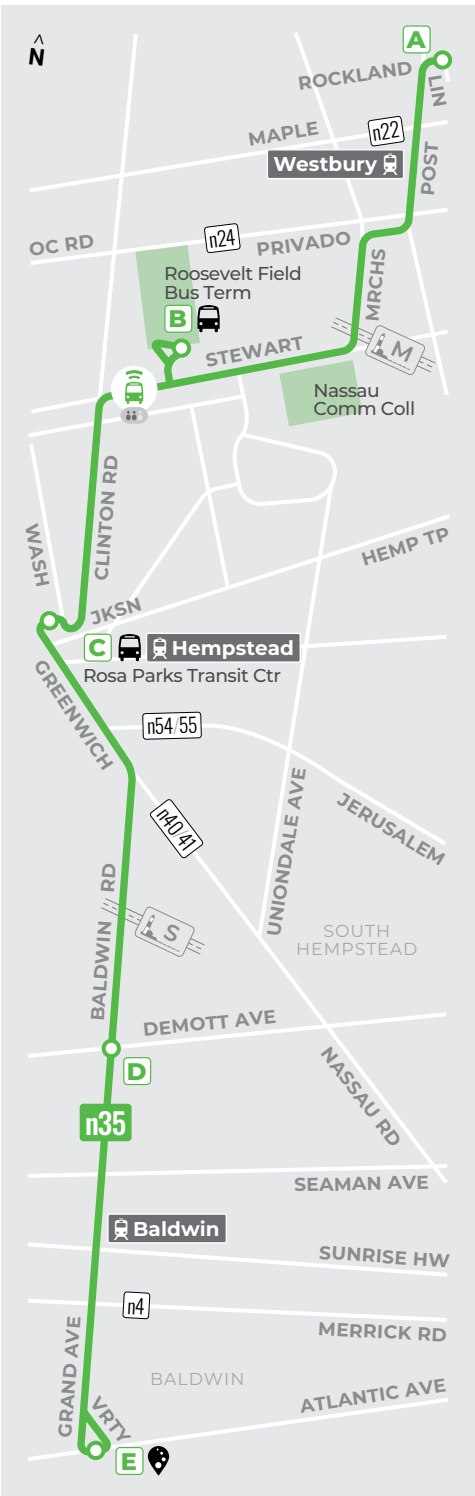

700 Commercial Avenue  
Garden City, NY 11530

**transdev**

rev.12.23.24

**Welcome Aboard**  
Bienvenidos a bordo

- Timepoint**  
Parada principal
- Select Trips Only**  
Solo viajes seleccionados
- Campus/Complex**
- Point of Interest**  
Punto de interés
- Use Columbia St (HTC)**
- Connections: Conexiones:**

516-296-4157 (TTY relay 7-1-1)

n35 → Baldwin

→ Westbury

n43 → Freeport

→ Roosevelt Field

Table with columns A-E and rows for routes Linden Pl/Rockland, Roosevelt Fld Bus Term, etc. Includes AM and PM columns.

Table with columns I-B and rows for routes Freeport Sta/S Bay 2, Lakewood Ave/Nassau, Goodrich St/Uniondale, etc. Includes AM and PM columns.

R free transfer at transferencia gratis en Roosevelt Field
708 arrival llegada
539 Saturday sabado
X Sunday domingo