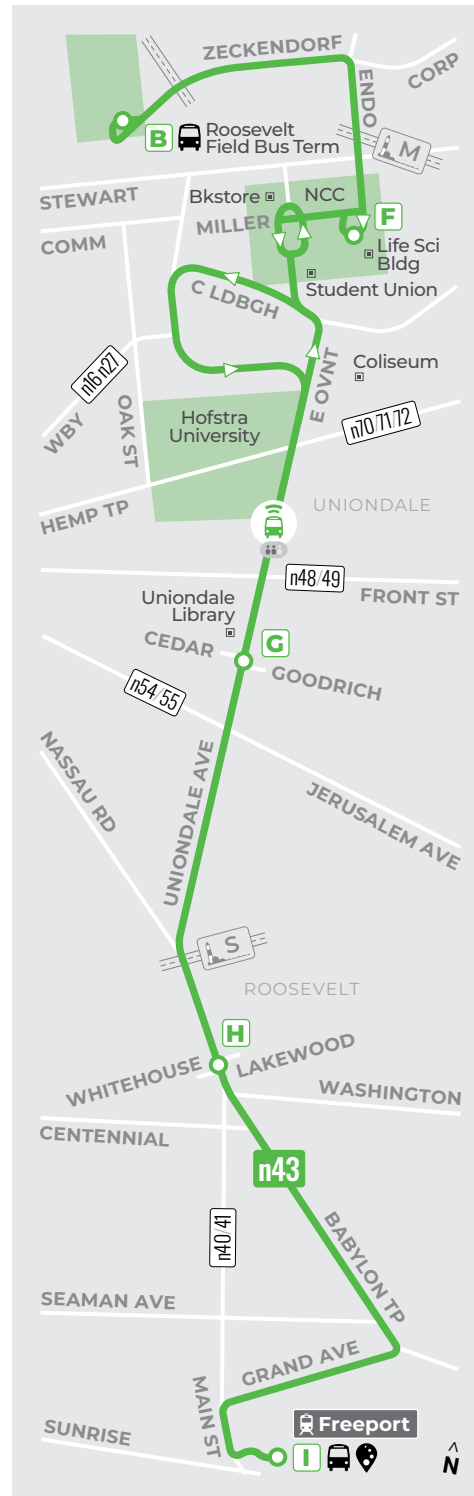

700 Commercial Avenue  
Garden City, NY 11530

**transdev**

rev.12.23.24

**Welcome Aboard**  
Bienvenidos a bordo

- Timepoint**  
Parada principal
- Select Trips Only**  
Solo viajes seleccionados
- Campus/Complex**
- Point of Interest**  
Punto de interés
- Use Columbia St (HTC)**
- Connections: Conexiones:**

516-296-4157 (TTY relay 7-1-1)

n35 → Baldwin

→ Westbury

n43 → Freeport

→ Roosevelt Field

Table with columns A-E and rows for routes Linden Pl/Rockland, Roosevelt Fld Bus Term, etc. Includes AM and PM columns.

Table with columns I-B and rows for routes Freeport Sta/S Bay 2, Lakewood Ave/Nassau, Goodrich St/Uniondale, etc. Includes AM and PM columns.

Table with columns A-E and rows for routes Linden Pl/Rockland, Roosevelt Fld Bus Term, etc. Includes AM and PM columns.

Table with columns I-B and rows for routes Freeport Sta/S Bay 2, Lakewood Ave/Nassau, Goodrich St/Uniondale, etc. Includes AM and PM columns.

R free transfer at transferencia gratis en Roosevelt Field
708 arrival llegada
539 Saturday sabado
X Sunday domingo