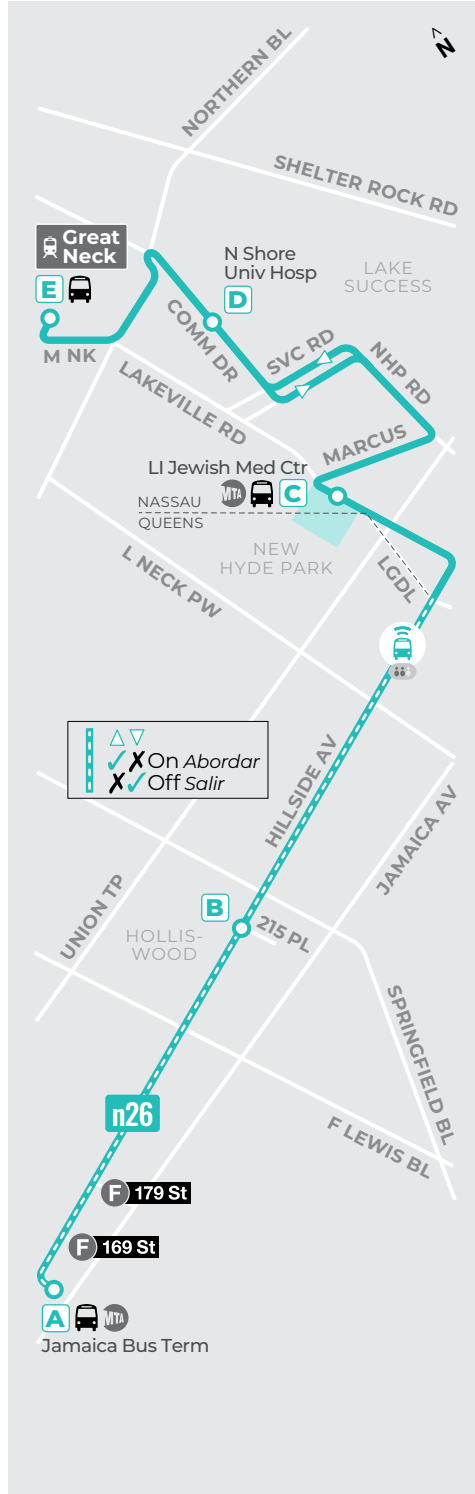

01.05.2025

n26

Great Neck... Lake Success...
New Hyde Park...
Holliswood... Jamaica

Welcome Aboard
Bienvenidos a bordo

- **Timepoint**
  Parada principal
- **Select Trips Only**
  Solo viajes seleccionados
- **Campus/Complex**
- **Point of Interest**
  Punto de interés
- **Use Columbia St (HTC)**
- **Connections: Conexiones:**
- nice bus line(a)
- nice mini
- multiple(s)
- LIRR
- SUBWAY
- MTA/NYC BUS
- SUFFOLK TRANSIT

Bus/Crowd Tracker + Mobile Tickets!

Puedes rastrear tu bús, mirar que tan lleno está y comprar tu boleto con:

gomobile / transit

Title VI Notice

NICE Bus is committed to non-discrimination and ensuring that no person is denied the benefits of or excluded from participation in its programs and services on the basis of race, color, or national origin, as protected by Title VI of the Civil Rights Act of 1964. For more info on Title VI requirements and complaint procedures, see website or call:

NICE Bus se compromete a no discriminar y a garantizar que a ninguna persona se le nieguen los beneficios o se le excluya de la participación en sus programas y servicios por motivos de raza, color u origen nacional, tal y como protege el Título VI de la Ley de Derechos Civiles de 1964. Para más información sobre los requisitos del Título VI y los procedimientos de denuncia, consultar al sitio web o llamar al:

516-296-4157 (TTY relay 7-1-1)