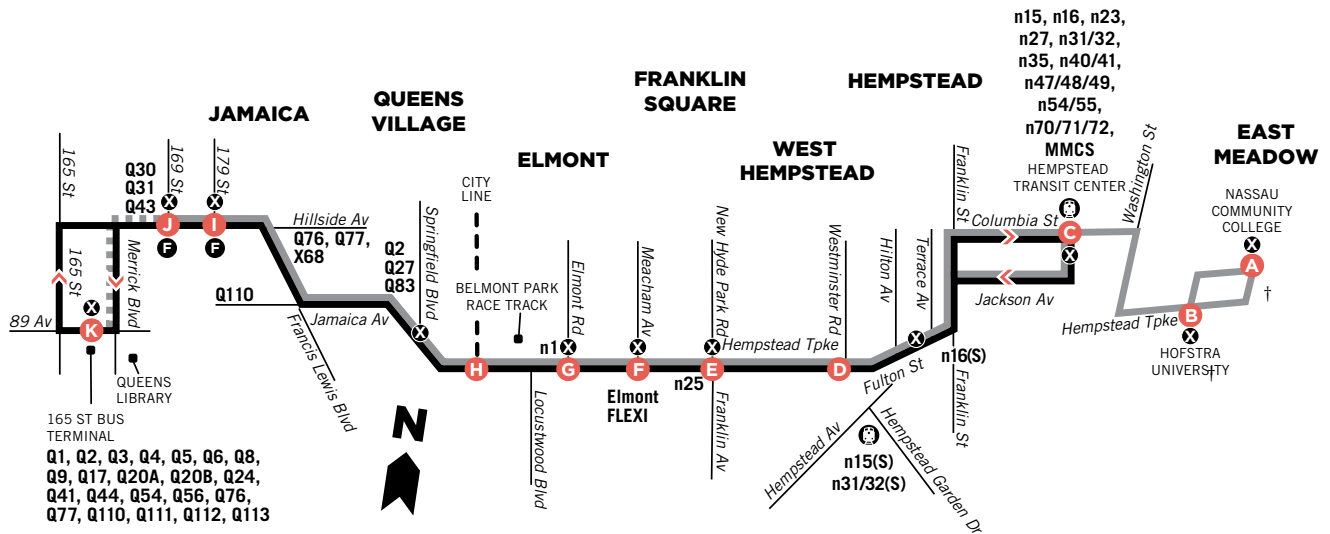

## SERVING Servicios

- Hempstead Transit Center
- West Hempstead
- Franklin Square
- Elmont
- Belmont Park Racetrack
- Hollis

- Nassau Community College Hofstra
- Jamaica:
  - 179 St Subway
  - 169 St Subway
  - 165 St Terminal

Please see schedule for n6X trips to 165th St Bus Terminal.

n6 Express Bus Stops / Parada Express:	
Westbound	Eastbound
NCC / Hofstra	165 St Bus Terminal
Hempstead Transit Center	Hillside Av / 169 St Subway
Fulton St / Terrace Av	Hillside Av / 179 St Subway
Hempstead Tpk / New Hyde Park Rd	Springfield Blvd / Hempstead Av
Hempstead Tpk / Meacham Av	Hempstead Tpk / Elmont Road
Hempstead Tpk / Elmont Road	Hempstead Tpk / Meacham Av
Springfield Blvd / Hempstead Av	Hempstead Tpk / Franklin Av
Hillside Av / 179 St Subway	Fulton St / Hilton Av
Hillside Av / 169 St Subway	Hempstead Transit Center
165 St Bus Terminal	Hofstra / NCC

**n6 TRANSFERS / TRANSFERENCIAS**

n6 Route	Transfer Location*
n15, n16, n23, n27, n31/32, n35, n40/41, n47/48/49, n54/55, n70/71/72, MMCS	Hempstead Transit Center
n16(S)	Franklin St/Fulton St, Hempstead
n15(S), n31/32(S)	Hempstead Av/Westminister Rd, W Hempstead
n25	Franklin Av/Hempstead Tpke, Franklin Sq
Elmont FLEXI	Meacham Av/Hempstead Tpke
n1	Elmont Rd/Hempstead Tpke, Elmont
Q2, Q27, Q83	Hempstead Ave/Springfield Blvd
Q110	Jamaica Av/Francis Lewis Blvd
Q76, Q77, ♦ X68^	Hillside Av/Francis Lewis Blvd
Q30, Q31, Q43	Hillside Av/169 St-170 St
Q1, Q2, Q3, Q4, Q5, Q6, Q8, Q9, Q17, Q20A, Q20B, Q24, Q41, Q44, Q54, Q56, Q76, Q77, Q110, Q111, Q112, Q113	165 St Terminal