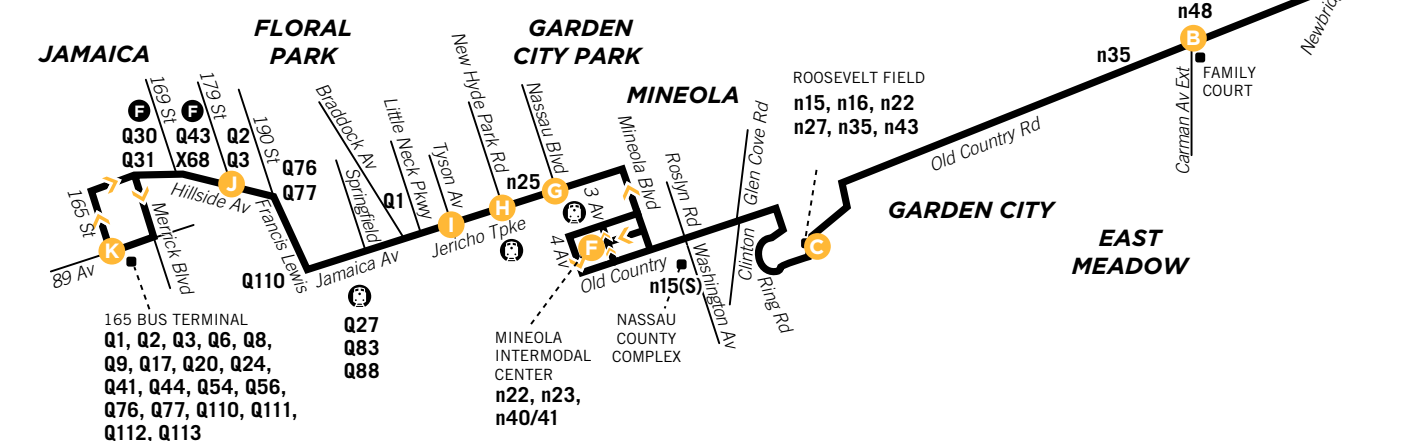

n24 Hicksville/East Meadow/Roosevelt Field – Jamaica

LEGEND / LEYENDA

- n24 Route (Servicio Regular) —
- Extended Routing (Extensión de Ruta) - - - -
- Timing Point (Parada Principal) A
- Terminal ■
- Bus Transfer Points (Puntos de Transferencia) n25
- LIRR Station (LIRR Estación) 🚋
- Subway Connection (Conexión Subway) F

Queens Note
Nassau Inter-County Express does not provide service for customer trips wholly within Queens. We pick up eastbound customers boarding in Queens going to Nassau County (we cannot drop off eastbound in Queens) and we drop off westbound customers who boarded in Nassau going to Queens.

n24 TRANSFERS / TRANSFERENCIAS

n24 Route	Transfer Location*
n20H, n22, n48/49, n80	Hicksville LIRR, Broadway Mall
n48	Carman Av Ext/Old Country Rd
n35	Post Av/Old Country Rd
n15, n16, n22/22A, n27, n35, n43	Roosevelt Field
n70/71/72	Hempstead Tpke/Glenn Curtiss Blvd
n43, n45, n70/71/72	Uniondale Av/Hempstead Tpke
n15(S)	Old Country Rd/Washington Av
n22, n23, n40/41	Mineola Intermodal Center
n25	New Hyde Park Rd/Jericho Tpke
Q1	Jamaica Av/Braddock Av
Q27, Q83, Q88	Jamaica Av/Springfield Blvd
Q110	Jamaica Av/Francis Lewis Blvd
Q76, Q77	Hillside Av/Francis Lewis Blvd

Nota Queens
Nassau Inter-County Express no proporciona servicio para viajes de usuarios totalmente dentro de Queens. Recogemos los usuarios que viajan de Queens hacia condado de Nassau (Los usuarios no pueden bajar dentro de Queens si viajan en dirección este) y dejamos a usuarios en dirección al oeste que viajan de Nassau hacia Queens.

Q2, Q3	Hillside Av/190 St
Q43, ♦ X68 ^	Hillside Av/179 St
Q30, Q31	Hillside Av/169th St
Q1, Q2, Q3, Q6, Q8, Q9, Q17, Q20, Q24, Q41, Q44, Q54, Q56, Q76, Q77, Q110, Q111, Q112, Q113	165 St Terminal

Subway Transfer Location *

♦ F	179 St/Hillside Av
♦ F	169 St/Hillside Av

* Transfers are honored only at these locations.
♦ Transfers with MetroCard only.
^ Additional charge.

n24 Mon-Fri Lun-Vie To Jamaica