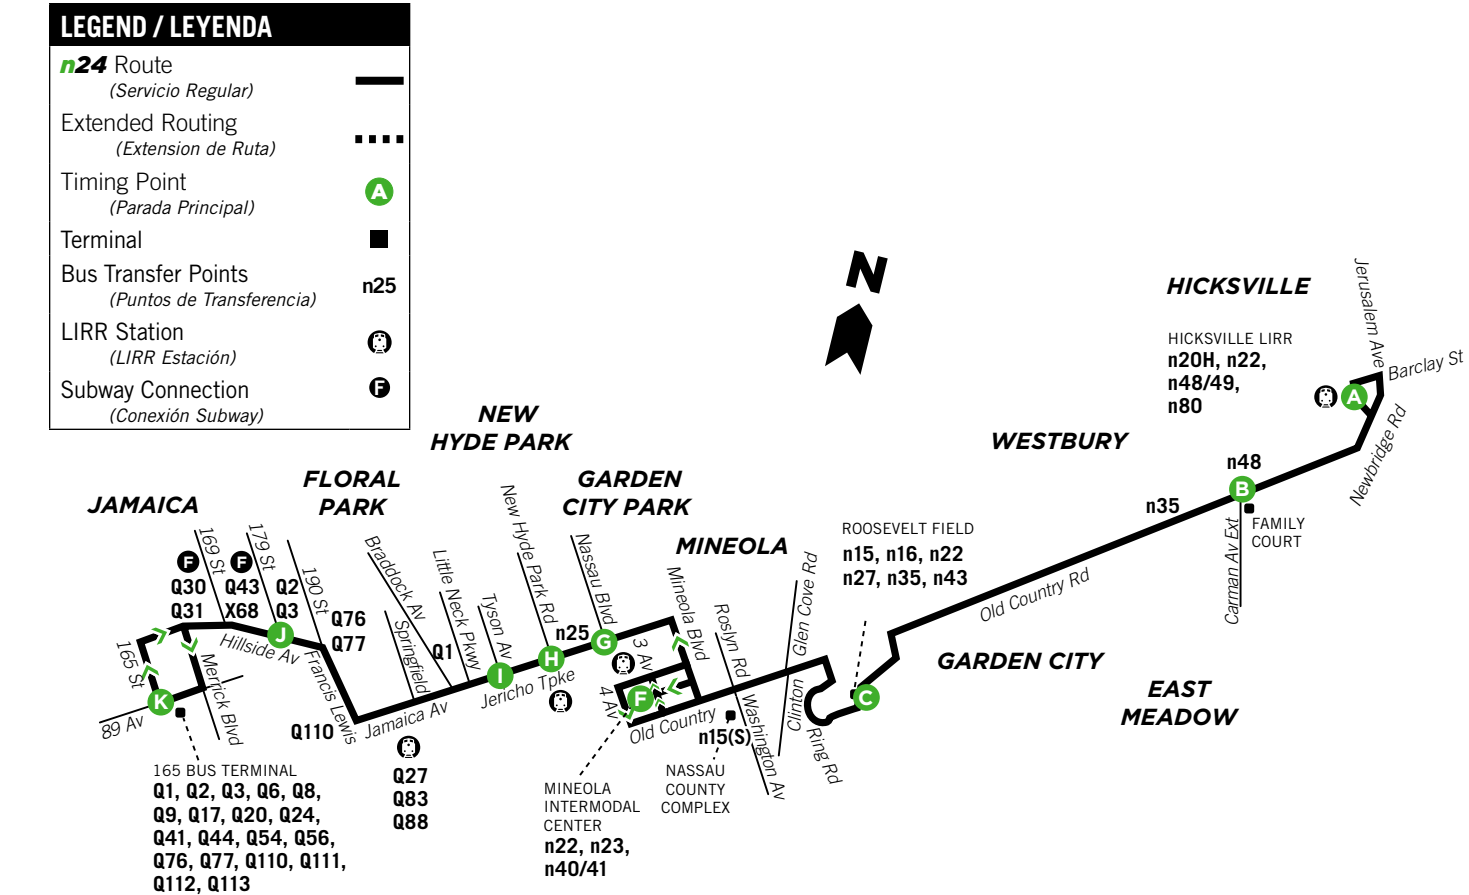

n24 Hicksville/East Meadow/Roosevelt Field – Jamaica

Queens Note
Nassau Inter-County Express does not provide service for customer trips wholly within Queens. We pick up eastbound customers boarding in Queens going to Nassau County (we cannot drop off eastbound in Queens) and we drop off westbound customers who boarded in Nassau going to Queens. However, westbound Queens customers may board between Little Neck Parkway through 239th Street.

Nota Queens
Nassau Inter-County Express no proporciona servicio para viajes de usuarios totalmente dentro de Queens. Recogemos los usuarios que viajan de Queens hacia condado de Nassau (Los usuarios no pueden bajar dentro de Queens si viajan en dirección este) y dejamos a usuarios en dirección al oeste que viajan de Nassau hacia Queens. Sin embargo, destinaciones hacia el oeste en Queens pueden subir entre Little Neck Parkway hasta el 239th Street.

n24 TRANSFERS / TRANSFERENCIAS	
n24 Route	Transfer Location*
n20H, n22, n48/49, n80	Hicksville LIRR, Broadway Mall
n48	Carman Av Ext/Old Country Rd
n35	Post Av/Old Country Rd
n15, n16, n22/22A, n27, n35, n43	Roosevelt Field
n70/71/72	Hempstead Tpke/Glenn Curtiss Blvd
n43, n45, n70/71/72	Uniondale Av/Hempstead Tpke
n15(S)	Old Country Rd/Washington Av
n22, n23, n40/41	Mineola Intermodal Center
n25	New Hyde Park Rd/Jericho Tpke
Q1	Jamaica Av/Braddock Av
Q27, Q83, Q88	Jamaica Av/Springfield Blvd
Q110	Jamaica Av/Francis Lewis Blvd

Q76, Q77	Hillside Av/Francis Lewis Blvd
Q2, Q3	Hillside Av/190 St
Q43, ♦ X68 ^	Hillside Av/179 St
Q30, Q31	Hillside Av/169th St
Q1, Q2, Q3, Q6, Q8, Q9, Q17, Q20, Q24, Q41, Q44, Q54, Q56, Q76, Q77, Q110, Q111, Q112, Q113	165 St Terminal
Subway	Transfer Location *
♦ F	179 St/Hillside Av
♦ F	169 St/Hillside Av

* Transfers are honored only at these locations.
♦ Transfers with MetroCard only.
^ Additional charge.

n24 Mon-Fri Lun-Vie To Jamaica